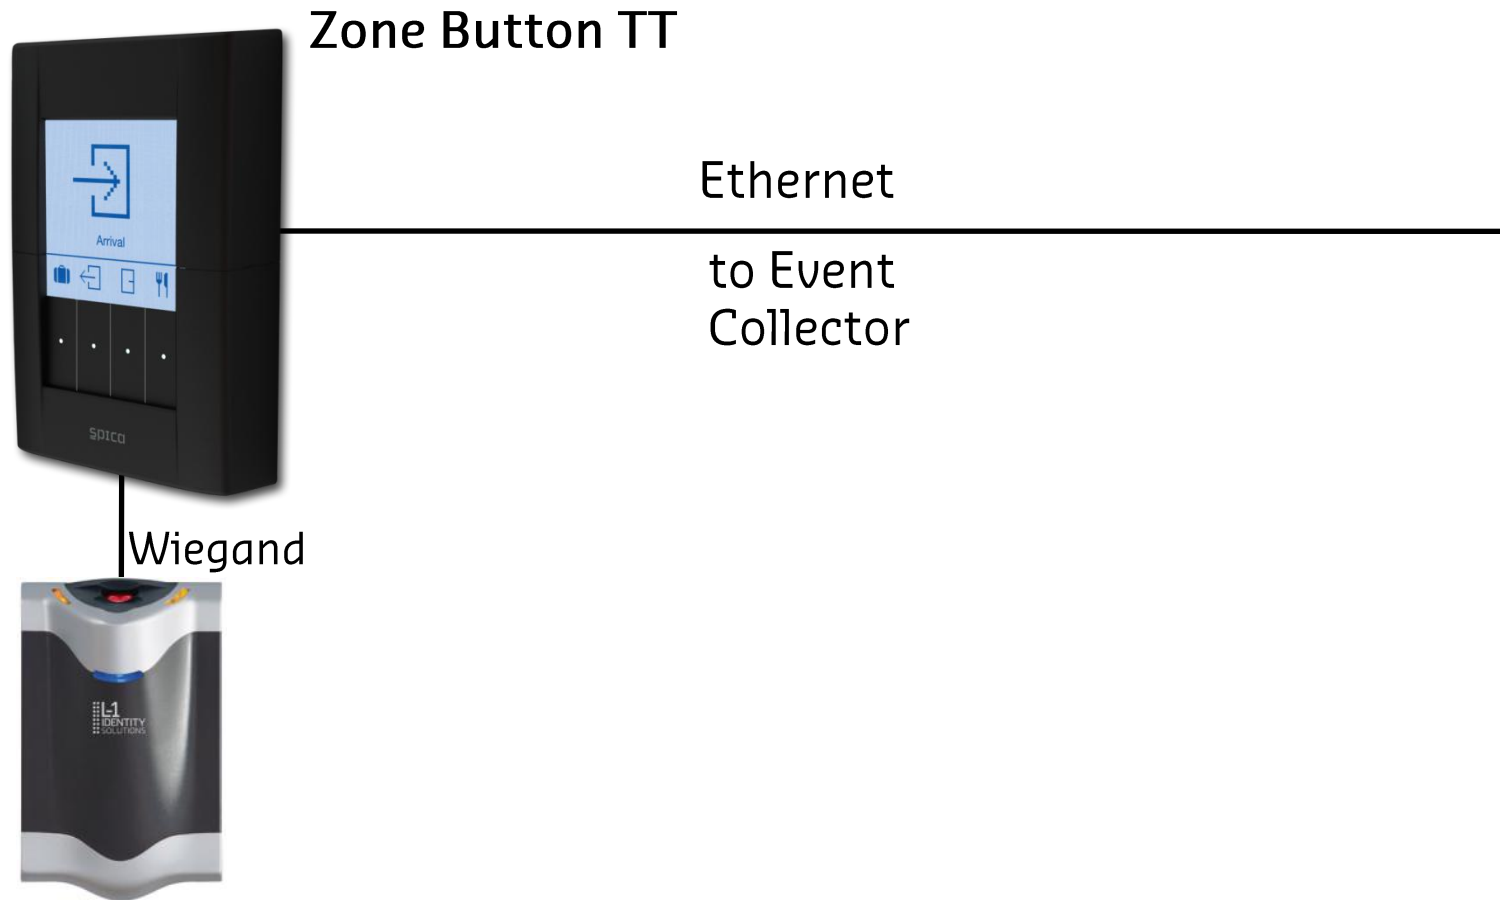

New Concept – Zone Button