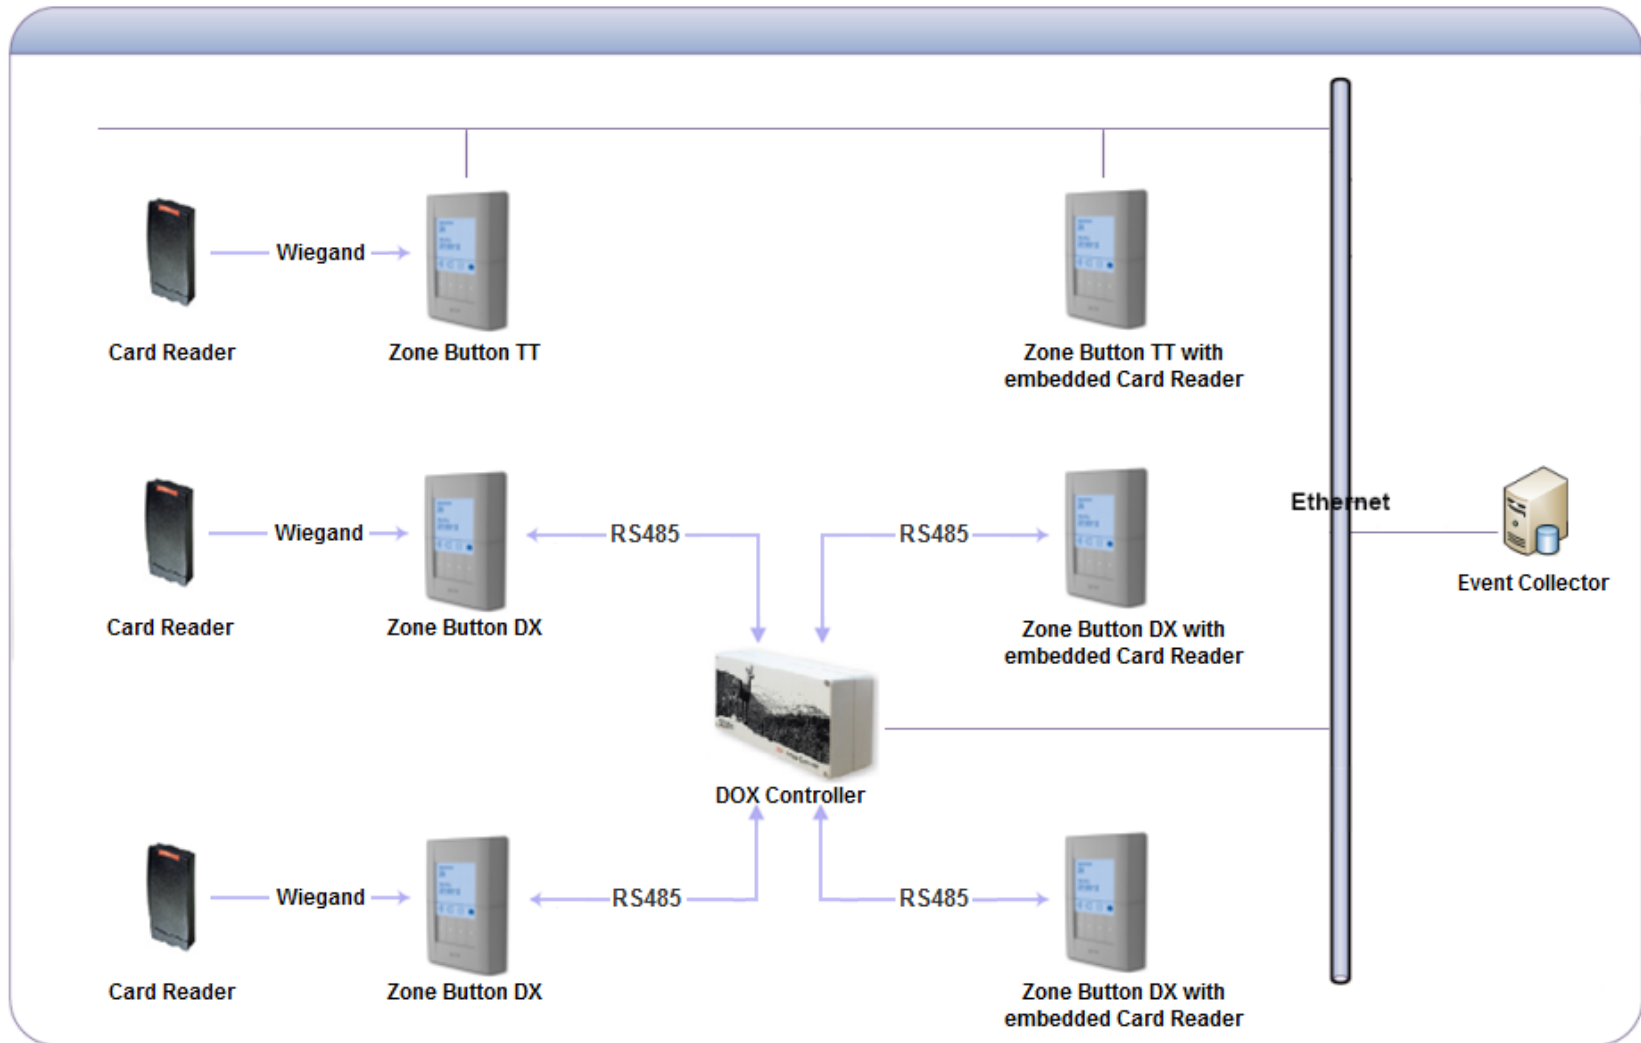

# Concept - DOX + Zone Touch

Zone Touch  
(RS-485) **OR**

Reader  
(Wiegand  
to DOX)

Zone Touch  
(RS-485)  
+ Reader  
(Wiegand  
to DOX)

Controller

# New Concept – DOX + Zone Button

Zone  
Button

RS485

Ethernet  
to Event  
Collector

Wiegand

# New Concept – Zone Button

# Interfacing diagram