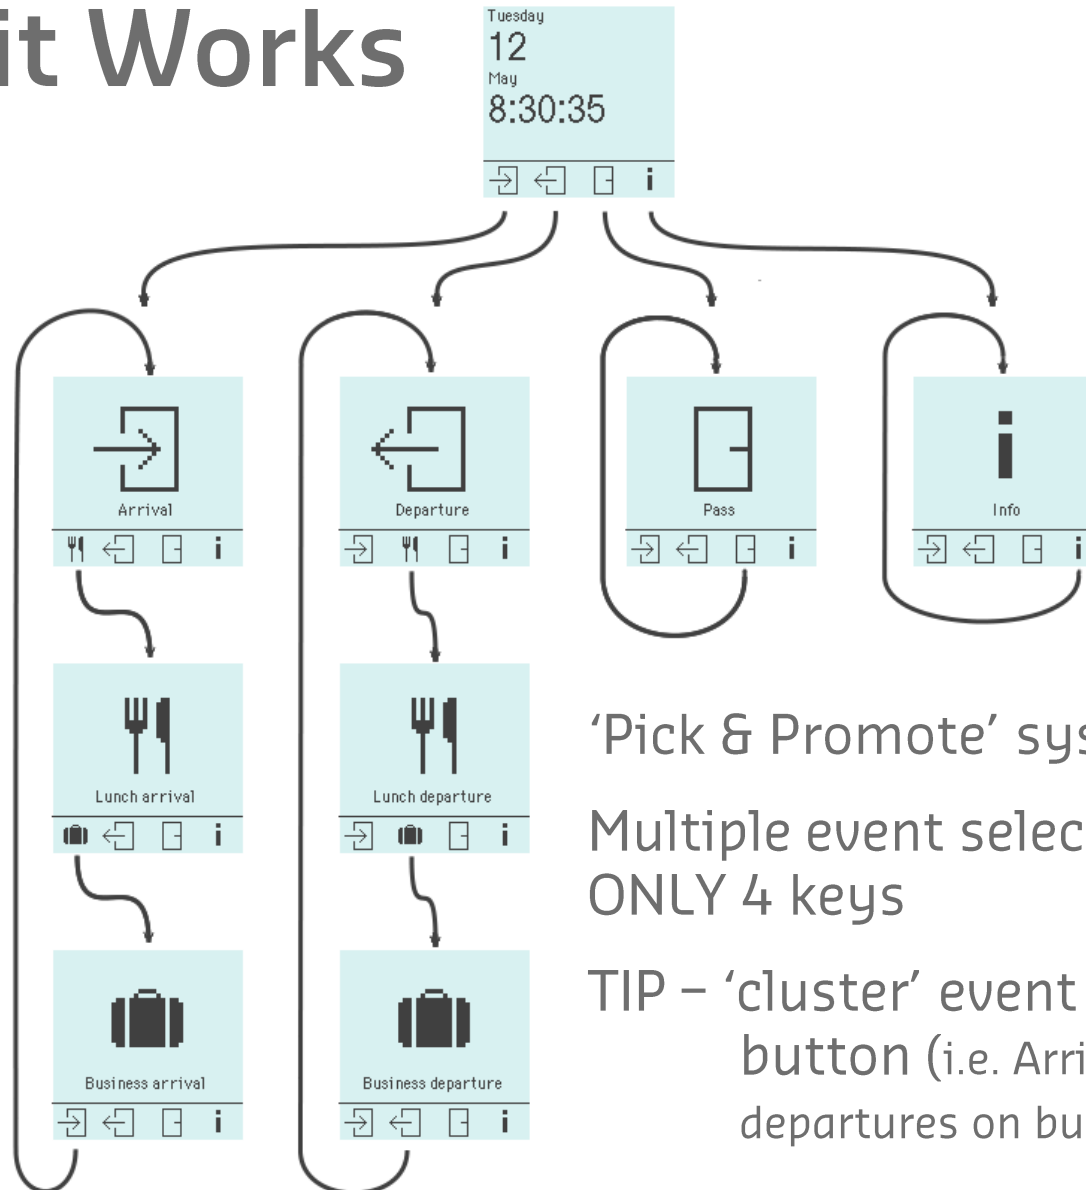

How it Works

'Pick & Promote' system

Multiple event selection using
ONLY 4 keys

TIP - 'cluster' event types per
button (i.e. Arrivals on button 1,
departures on button 2, etc.)