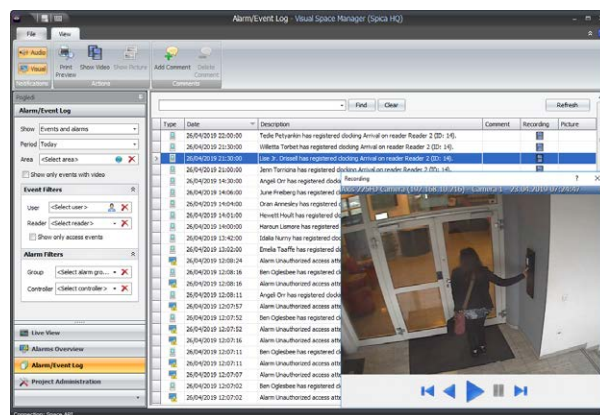

## Your security better managed

Many agree that the biggest challenge of access control is manageability. Many access control systems will work just fine in a simple, clear and stable environment. With time, access rules and exceptions become too complex to manage. That is where Time&Space comes in.

## Enter wisely

Organise users and administrators in line with your organisational structure. Manage access rights and schedules with user and access point profiles. Group access points into areas. Fine-tune access rights with schedules and calendars. Handle complex access rights and policies with ease.

Zone Access intelligent controllers from Spica are perfectly matched to the Time&Space software, and will provide excellent per-door economy in all situations.

## See everything

Build your situation awareness through realtime, map-based visual notifications. Maintain focus by tuning your monitoring to exceptions. Cut detection and response times through deeper integration of alarms and video surveillance. Discover and understand incidents earlier.